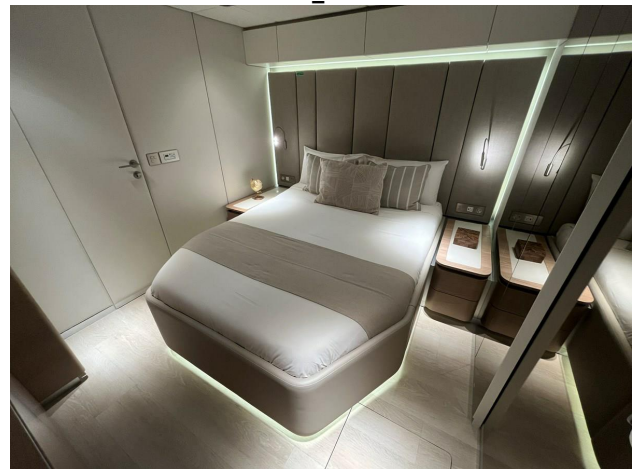

IMG_6528

Panama City
Torre de las Americas
Tower B Floor 2 Office 205
Distrito de Panama Panama
Province
0507 Panama

Fernando Aragon
P: +507-695-96919
M: +507-695-96919
sales@panamayachtgroup.com
www.panamayachtgroup.com

ALMA DIVA