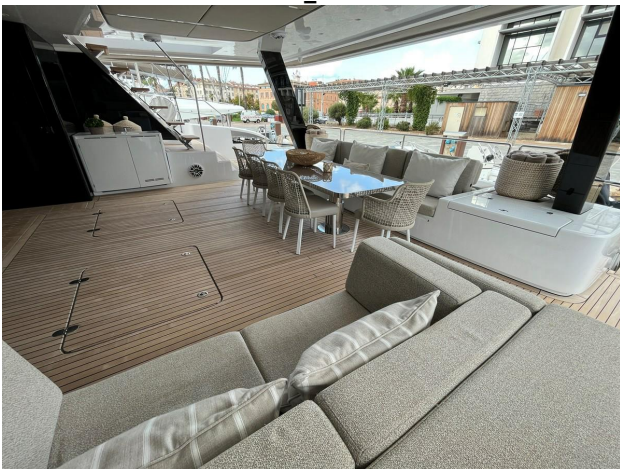

Panama Yacht Group

IMG_6930

Panama City
Torre de las Americas
Tower B Floor 2 Office 205
Distrito de Panama Panama
Province
0507 Panama

Fernando Aragon
P: +507-695-96919
M: +507-695-96919
sales@panamayachtgroup.com
www.panamayachtgroup.com

ALMA DIVA